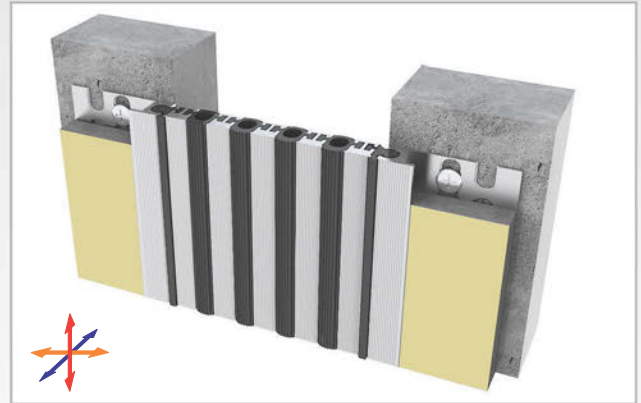

AS A126 flush mounted profile can easily be installed by means of screws to all types of wall & ceiling. Adjustable interlocking profile and gasket configuration makes it available for gaps up to 200 mm. Multipartite design ensures the profile to meet displacements in 3 directions. If inquired, AS A126 can be applied with floor type AS A226 and this dual application brings in a decorative aspect. Profiles are delivered factory-assembled.

- Application Areas** : Indoor & Outdoor / Wall & Ceiling
- Ideal for** : Shopping Malls, Airports, Residences, Hospitals, Hotels, Commercial & Public Buildings etc.
- Material** : Mill Finish Aluminum (Anodizing optional), TPE Gasket
- Aluminum Alloy** : 6063 AA-USA / EN AW 6063
- Optional Supplies** : Fire Barrier, Waterproof EPDM membrane

* Visuals are representative and the profile configuration may differ depending on the characteristics requested.

GASKET COLORS **BLACK** GREY BEIGE Custom Colors available.

LOCATION	MODEL	GAP (Fb) mm	HEIGHT (H) MM	OVERALL WIDTH (B) mm	VISIBLE WIDTH (S) mm	MOVEMENT (W) mm	LOAD CAPACITY	STANDARD LENGTH (mt)
Wall to Wall	AS A126-030	30	15 / 28	128	48	± 2	N/A	3
	AS A126-050	50	15 / 28	148	68	± 4	N/A	3
	AS A126-060	60	15 / 28	170	90	± 6	N/A	3
	AS A126-080	80	15 / 28	190	110	± 8	N/A	3
	AS A126-100	100	15 / 28	210	131	± 10	N/A	3
	AS A126-120	120	15 / 28	231	152	± 12	N/A	3
	AS A126-140	140	15 / 28	252	173	± 14	N/A	3
	AS A126-160	160	15 / 28	273	193	± 16	N/A	3
	AS A126-200	200	15 / 28	315	235	± 20	N/A	3

Note: Please ask for different sizes

Profil No Profile Number	AS A126 100	AS A126 100K
Fb (mm)	100	100
H (mm) yaklaşık approx.	15	15
W± (mm) yaklaşık approx.	±10	±10
Renk Color	Alüminyum: Natürel, Filtiller: Siyah, gri, diğer Aluminum: Natural, Inserts: Black, grey, others	
Malzeme Material	Alüminyum, TPE Termoplastik Elastomer Aluminum, TPE Thermoplastic Elastomer	
Standart Uzunluk Standard Length	3	