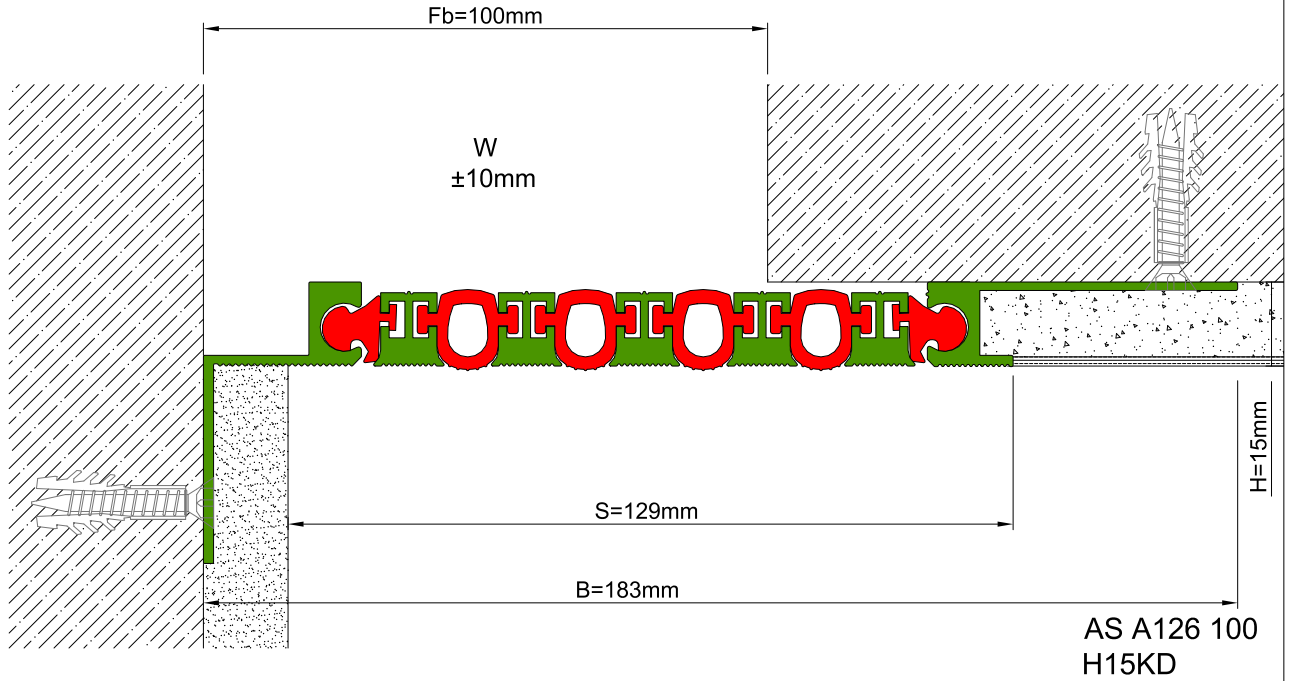

AS A126 flush mounted profile can easily be installed by means of screws to all types of wall & ceiling. Adjustable interlocking profile and gasket configuration makes it available for gaps up to 200 mm. Multipartite design ensures the profile to meet displacements in 3 directions. If inquired, AS A126 can be applied with floor type AS A226 and this dual application brings in a decorative aspect. Profiles are delivered factory-assembled.

* Visuals are representative and the profile configuration may differ depending on the characteristics requested.

GASKET COLORS **BLACK** GREY BEIGE Custom Colors available.

LOCATION	MODEL	GAP (Fb) mm	HEIGHT (H) MM	OVERALL WIDTH (B) mm	VISIBLE WIDTH (S) mm	MOVEMENT (W) mm	LOAD CAPACITY	STANDARD LENGTH (mt)
Wall to Wall	AS A126-030	30	15 / 28	128	48	± 2	N/A	3
	AS A126-050	50	15 / 28	148	68	± 4	N/A	3
	AS A126-060	60	15 / 28	170	90	± 6	N/A	3
	AS A126-080	80	15 / 28	190	110	± 8	N/A	3
	AS A126-100	100	15 / 28	210	131	± 10	N/A	3
	AS A126-120	120	15 / 28	231	152	± 12	N/A	3
	AS A126-140	140	15 / 28	252	173	± 14	N/A	3
	AS A126-160	160	15 / 28	273	193	± 16	N/A	3
	AS A126-200	200	15 / 28	315	235	± 20	N/A	3

Note: Please ask for different sizes

Profil No Profile Number	AS A126 100	AS A126 100K
Fb (mm)	100	100
H (mm) yaklaşık approx.	15	15
W± (mm) yaklaşık approx.	±10	±10
Renk Color	Alüminyum: Natürel, Filtiller: Siyah, gri, diğer Aluminum: Natural, Inserts: Black, grey, others	
Malzeme Material	Alüminyum, TPE Termoplastik Elastomer Aluminum, TPE Thermoplastic Elastomer	
Standart Uzunluk Standard Length	3	