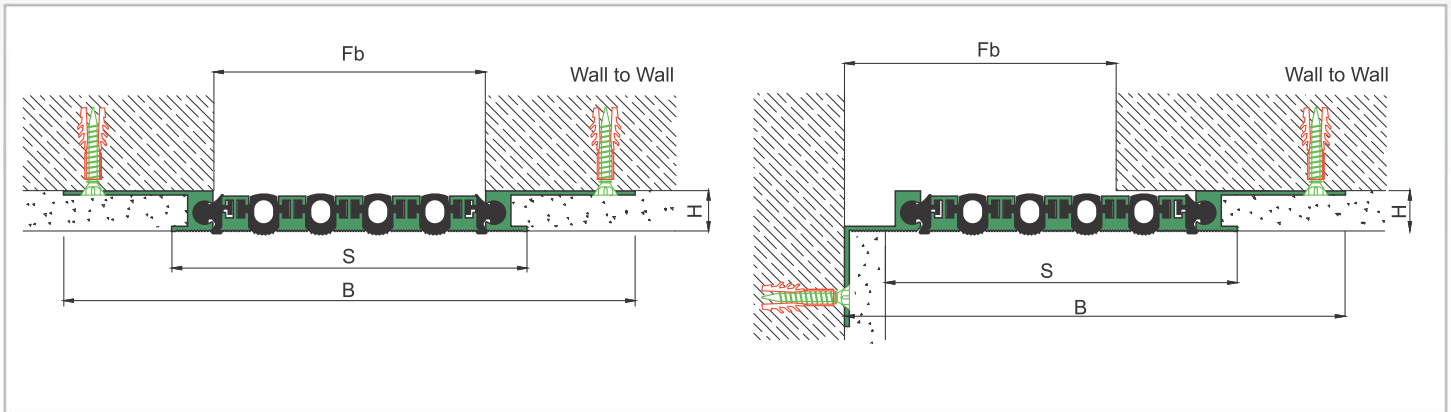

AS A126 flush mounted profile can easily be installed by means of screws to all types of wall & ceiling. Adjustable interlocking profile and gasket configuration makes it available for gaps up to 200 mm. Multipartite design ensures the profile to meet displacements in 3 directions. If inquired, AS A126 can be applied with floor type AS A226 and this dual application brings in a decorative aspect. Profiles are delivered factory-assembled.

- Application Areas** : Indoor & Outdoor / Wall & Ceiling
- Ideal for** : Shopping Malls, Airports, Residences, Hospitals, Hotels, Commercial & Public Buildings etc.
- Material** : Mill Finish Aluminum (Anodizing optional), TPE Gasket
- Aluminum Alloy** : 6063 AA-USA / EN AW 6063
- Optional Supplies** : Fire Barrier, Waterproof EPDM membrane

* Visuals are representative and the profile configuration may differ depending on the characteristics requested.

GASKET COLORS **BLACK** GREY BEIGE Custom Colors available.

LOCATION	MODEL	GAP (Fb) mm	HEIGHT (H) MM	OVERALL WIDTH (B) mm	VISIBLE WIDTH (S) mm	MOVEMENT (W) mm	LOAD CAPACITY	STANDARD LENGTH (mt)
Wall to Wall	AS A126-030	30	15 / 28	128	48	± 2	N/A	3
	AS A126-050	50	15 / 28	148	68	± 4	N/A	3
	AS A126-060	60	15 / 28	170	90	± 6	N/A	3
	AS A126-080	80	15 / 28	190	110	± 8	N/A	3
	AS A126-100	100	15 / 28	210	131	± 10	N/A	3
	AS A126-120	120	15 / 28	231	152	± 12	N/A	3
	AS A126-140	140	15 / 28	252	173	± 14	N/A	3
	AS A126-160	160	15 / 28	273	193	± 16	N/A	3
	AS A126-200	200	15 / 28	315	235	± 20	N/A	3

Note: Please ask for different sizes

Profil No Profile Number	AS A126 100	AS A126 100K
Fb (mm)	100	100
H (mm) yaklaşık approx.	15	15
W± (mm) yaklaşık approx.	±10	±10
Renk Color	Alüminyum: Natürel, Filtiller: Siyah, gri, diğer Aluminum: Natural, Inserts: Black, grey, others	
Malzeme Material	Alüminyum, TPE Termoplastik Elastomer Aluminum, TPE Thermoplastic Elastomer	
Standart Uzunluk Standard Length	3	