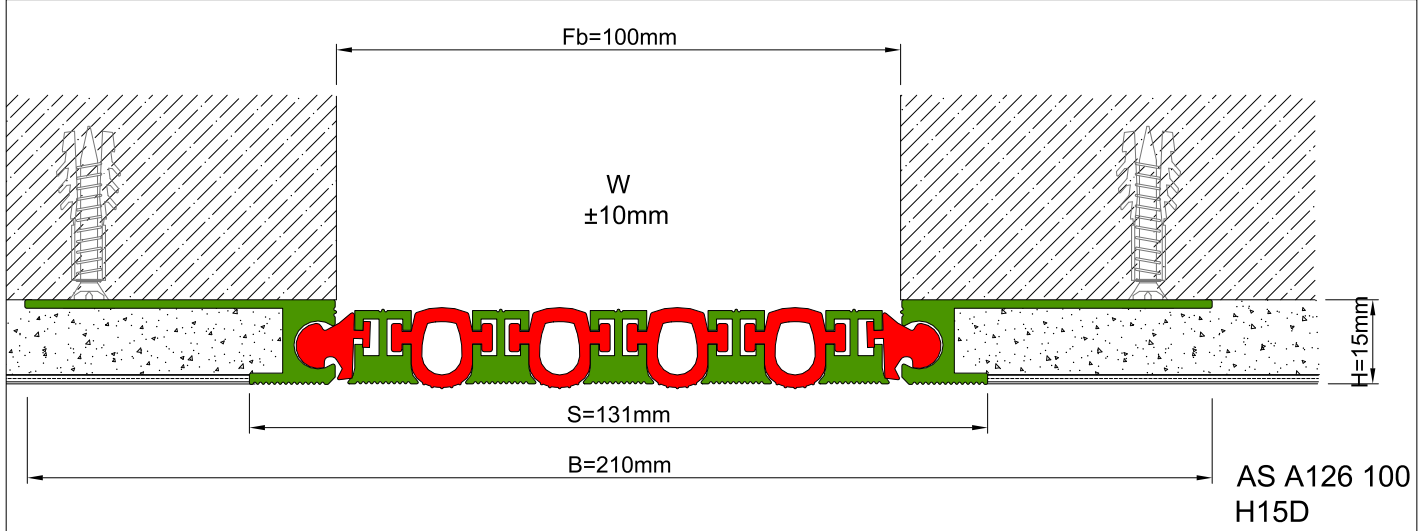

AS A126 flush mounted profile can easily be installed by means of screws to all types of wall & ceiling. Adjustable interlocking profile and gasket configuration makes it available for gaps up to 200 mm. Multipartite design ensures the profile to meet displacements in 3 directions. If inquired, AS A126 can be applied with floor type AS A226 and this dual application brings in a decorative aspect. Profiles are delivered factory-assembled.

- Application Areas** : Indoor & Outdoor / Wall & Ceiling
- Ideal for** : Shopping Malls, Airports, Residences, Hospitals, Hotels, Commercial & Public Buildings etc.
- Material** : Mill Finish Aluminum (Anodizing optional), TPE Gasket
- Aluminum Alloy** : 6063 AA-USA / EN AW 6063
- Optional Supplies** : Fire Barrier, Waterproof EPDM membrane

* Visuals are representative and the profile configuration may differ depending on the characteristics requested.

GASKET COLORS **BLACK** GREY BEIGE Custom Colors available.

LOCATION	MODEL	GAP (Fb) mm	HEIGHT (H) MM	OVERALL WIDTH (B) mm	VISIBLE WIDTH (S) mm	MOVEMENT (W) mm	LOAD CAPACITY	STANDARD LENGTH (mt)
Wall to Wall	AS A126-030	30	15 / 28	128	48	± 2	N/A	3
	AS A126-050	50	15 / 28	148	68	± 4	N/A	3
	AS A126-060	60	15 / 28	170	90	± 6	N/A	3
	AS A126-080	80	15 / 28	190	110	± 8	N/A	3
	AS A126-100	100	15 / 28	210	131	± 10	N/A	3
	AS A126-120	120	15 / 28	231	152	± 12	N/A	3
	AS A126-140	140	15 / 28	252	173	± 14	N/A	3
	AS A126-160	160	15 / 28	273	193	± 16	N/A	3
	AS A126-200	200	15 / 28	315	235	± 20	N/A	3

Note: Please ask for different sizes

Profil No Profile Number	AS A126 100	AS A126 100K
Fb (mm)	100	100
H (mm) yaklaşık approx.	15	15
W± (mm) yaklaşık approx.	±10	±10
Renk Color	Alüminyum: Natürel, Filtiller: Siyah, gri, diğer Aluminum: Natural, Inserts: Black, grey, others	
Malzeme Material	Alüminyum, TPE Termoplastik Elastomer Aluminum, TPE Thermoplastic Elastomer	
Standart Uzunluk Standard Length	3	