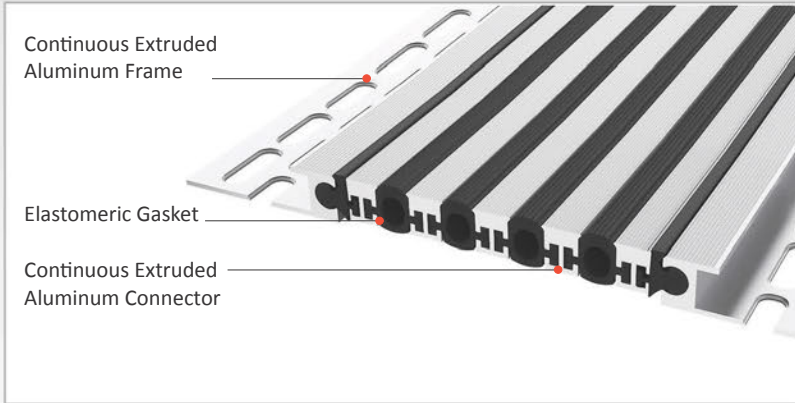

AS A126 flush mounted profile can easily be installed by means of screws to all types of wall & ceiling. Adjustable interlocking profile and gasket configuration makes it available for gaps up to 200 mm. Multipartite design ensures the profile to meet displacements in 3 directions. If inquired, AS A126 can be applied with floor type AS A226 and this dual application brings in a decorative aspect. Profiles are delivered factory-assembled.

- Application Areas** : Indoor & Outdoor / Wall & Ceiling
- Ideal for** : Shopping Malls, Airports, Residences, Hospitals, Hotels, Commercial & Public Buildings etc.
- Material** : Mill Finish Aluminum (Anodizing optional), TPE Gasket
- Aluminum Alloy** : 6063 AA-USA / EN AW 6063
- Optional Supplies** : Fire Barrier, Waterproof EPDM membrane

* Visuals are representative and the profile configuration may differ depending on the characteristics requested.

GASKET COLORS **BLACK** GREY BEIGE Custom Colors available.

LOCATION	MODEL	GAP (Fb) mm	HEIGHT (H) MM	OVERALL WIDTH (B) mm	VISIBLE WIDTH (S) mm	MOVEMENT (W) mm	LOAD CAPACITY	STANDARD LENGTH (mt)
Wall to Wall	AS A126-030	30	15 / 28	128	48	± 2	N/A	3
	AS A126-050	50	15 / 28	148	68	± 4	N/A	3
	AS A126-060	60	15 / 28	170	90	± 6	N/A	3
	AS A126-080	80	15 / 28	190	110	± 8	N/A	3
	AS A126-100	100	15 / 28	210	131	± 10	N/A	3
	AS A126-120	120	15 / 28	231	152	± 12	N/A	3
	AS A126-140	140	15 / 28	252	173	± 14	N/A	3
	AS A126-160	160	15 / 28	273	193	± 16	N/A	3
	AS A126-200	200	15 / 28	315	235	± 20	N/A	3

Note: Please ask for different sizes

Profil No Profile Number	AS A126 100	AS A126 100K
Fb (mm)	100	100
H (mm) yaklaşık approx.	15	15
W± (mm) yaklaşık approx.	±10	±10
Renk Color	Alüminyum: Natürel, Filtiller: Siyah, gri, diğer Aluminum: Natural, Inserts: Black, grey, others	
Malzeme Material	Alüminyum, TPE Termoplastik Elastomer Aluminum, TPE Thermoplastic Elastomer	
Standart Uzunluk Standard Length	3	